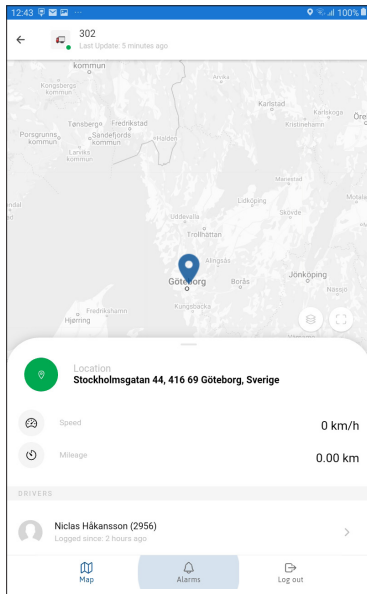

Stay updated and get the positions and other key data about your fleet through Co-Driver MobileOffice on your phone or tablet.

Alarm Module in MobileOffice

Set up your alarms and warnings in the backoffice application Weboffice according to your business preferences. Get notified at any time of any deviations on your smartphone or tablet to solve problems immediately and avoid unnecessary costs.