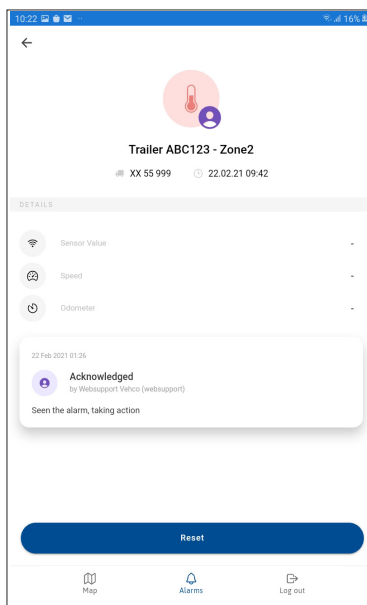

Get notified of a temperature deviation, acknowledge and take action in real time.

Benefits

- Access all your resources (vehicles, trailers, containers, etc.) in ONE application
- Direct and quick access to your fleet activities in the map
- Get alerted of any deviation at any time
- Keep control on your fleet even when you are out of the office.
- User friendly solution.
- Compatible with most modern android and iOS devices.

Requirements

- Part of the Weboffice package, no additional fee.
- For tablet and smartphone
- Available on iOS and Android